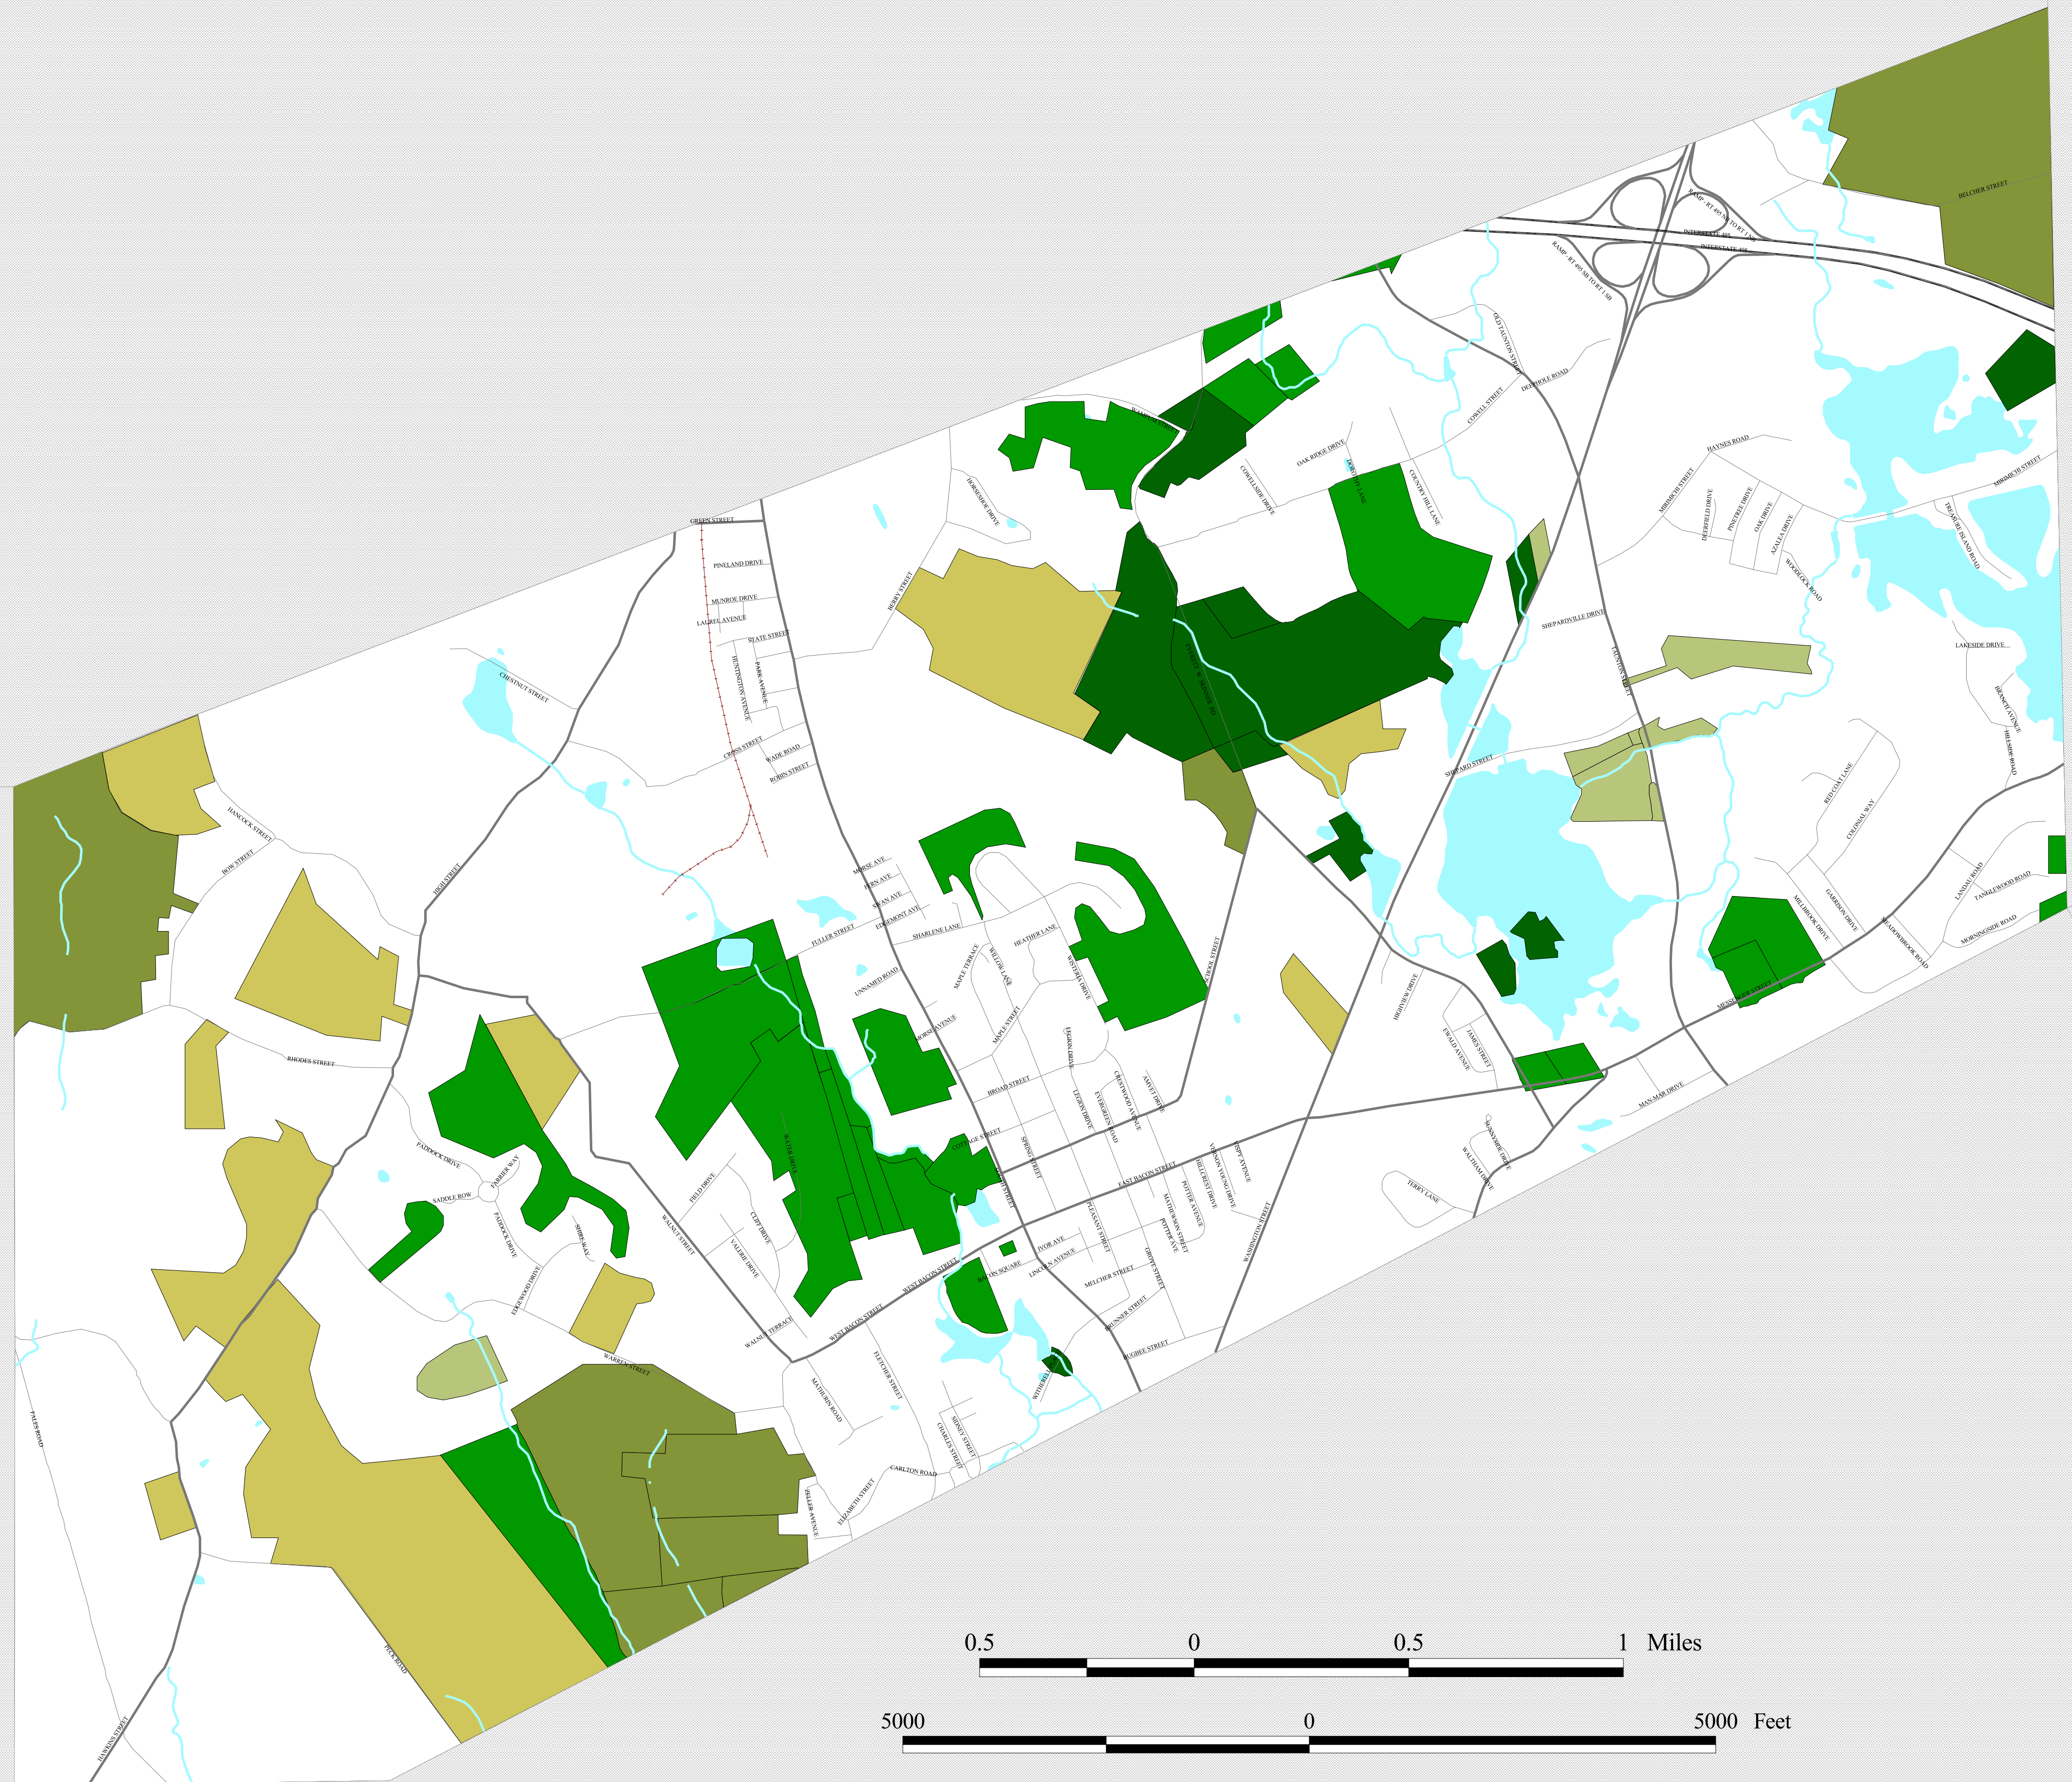

Town of Plainville Open Space Map

May 2007

Legend

Roadways

- Local
- Interstate
- Major Road/ Collector
- Train
- Lakes/Ponds
- River/Stream

Open Space

- Chapter Land
- Public/Open Space
- Conservation Land
- Private
- Natural Resource Trust of Plainville

Maps produced by SRPEDD are for the sole purpose of aiding regional planning decisions and are not warranted for any other use. This map is not intended for engineering, legal or survey purposes.

Produced by:
SRPEDD
GIS Regional Service Center